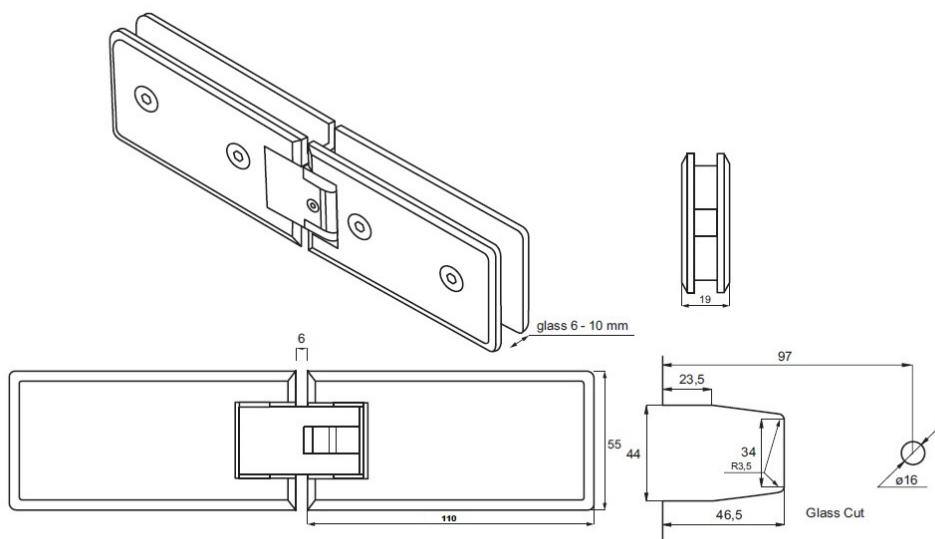

PRODUCT SHEET

Description:

Shower Hinge "Linz", 180DG, Polished Brass, Glass/Glass, 6- 10mm Glass Thickness,W/15DG Angle Adjustment Function & 15DG, Return Function, Brass Material, Rectangular Shape W/, Chamfered Edges

Item number:

15.26.747-8

Units	Box	Carton	HS Code	Barcode
Pcs.	1	10	8302100090	 5704866505208

SISO A/S

Mileparken 11
DK-2740 Skovlunde
Denmark
VAT: DK 24786013

Phone +45 45 830 900

www.siso.dk
siso@siso.dk

Danske Bank
Nytorv Branch
Copenhagen
SWIFT: DABADKKK

Account no.
4180 3112 112936
IBAN Account
DK7230003112112936